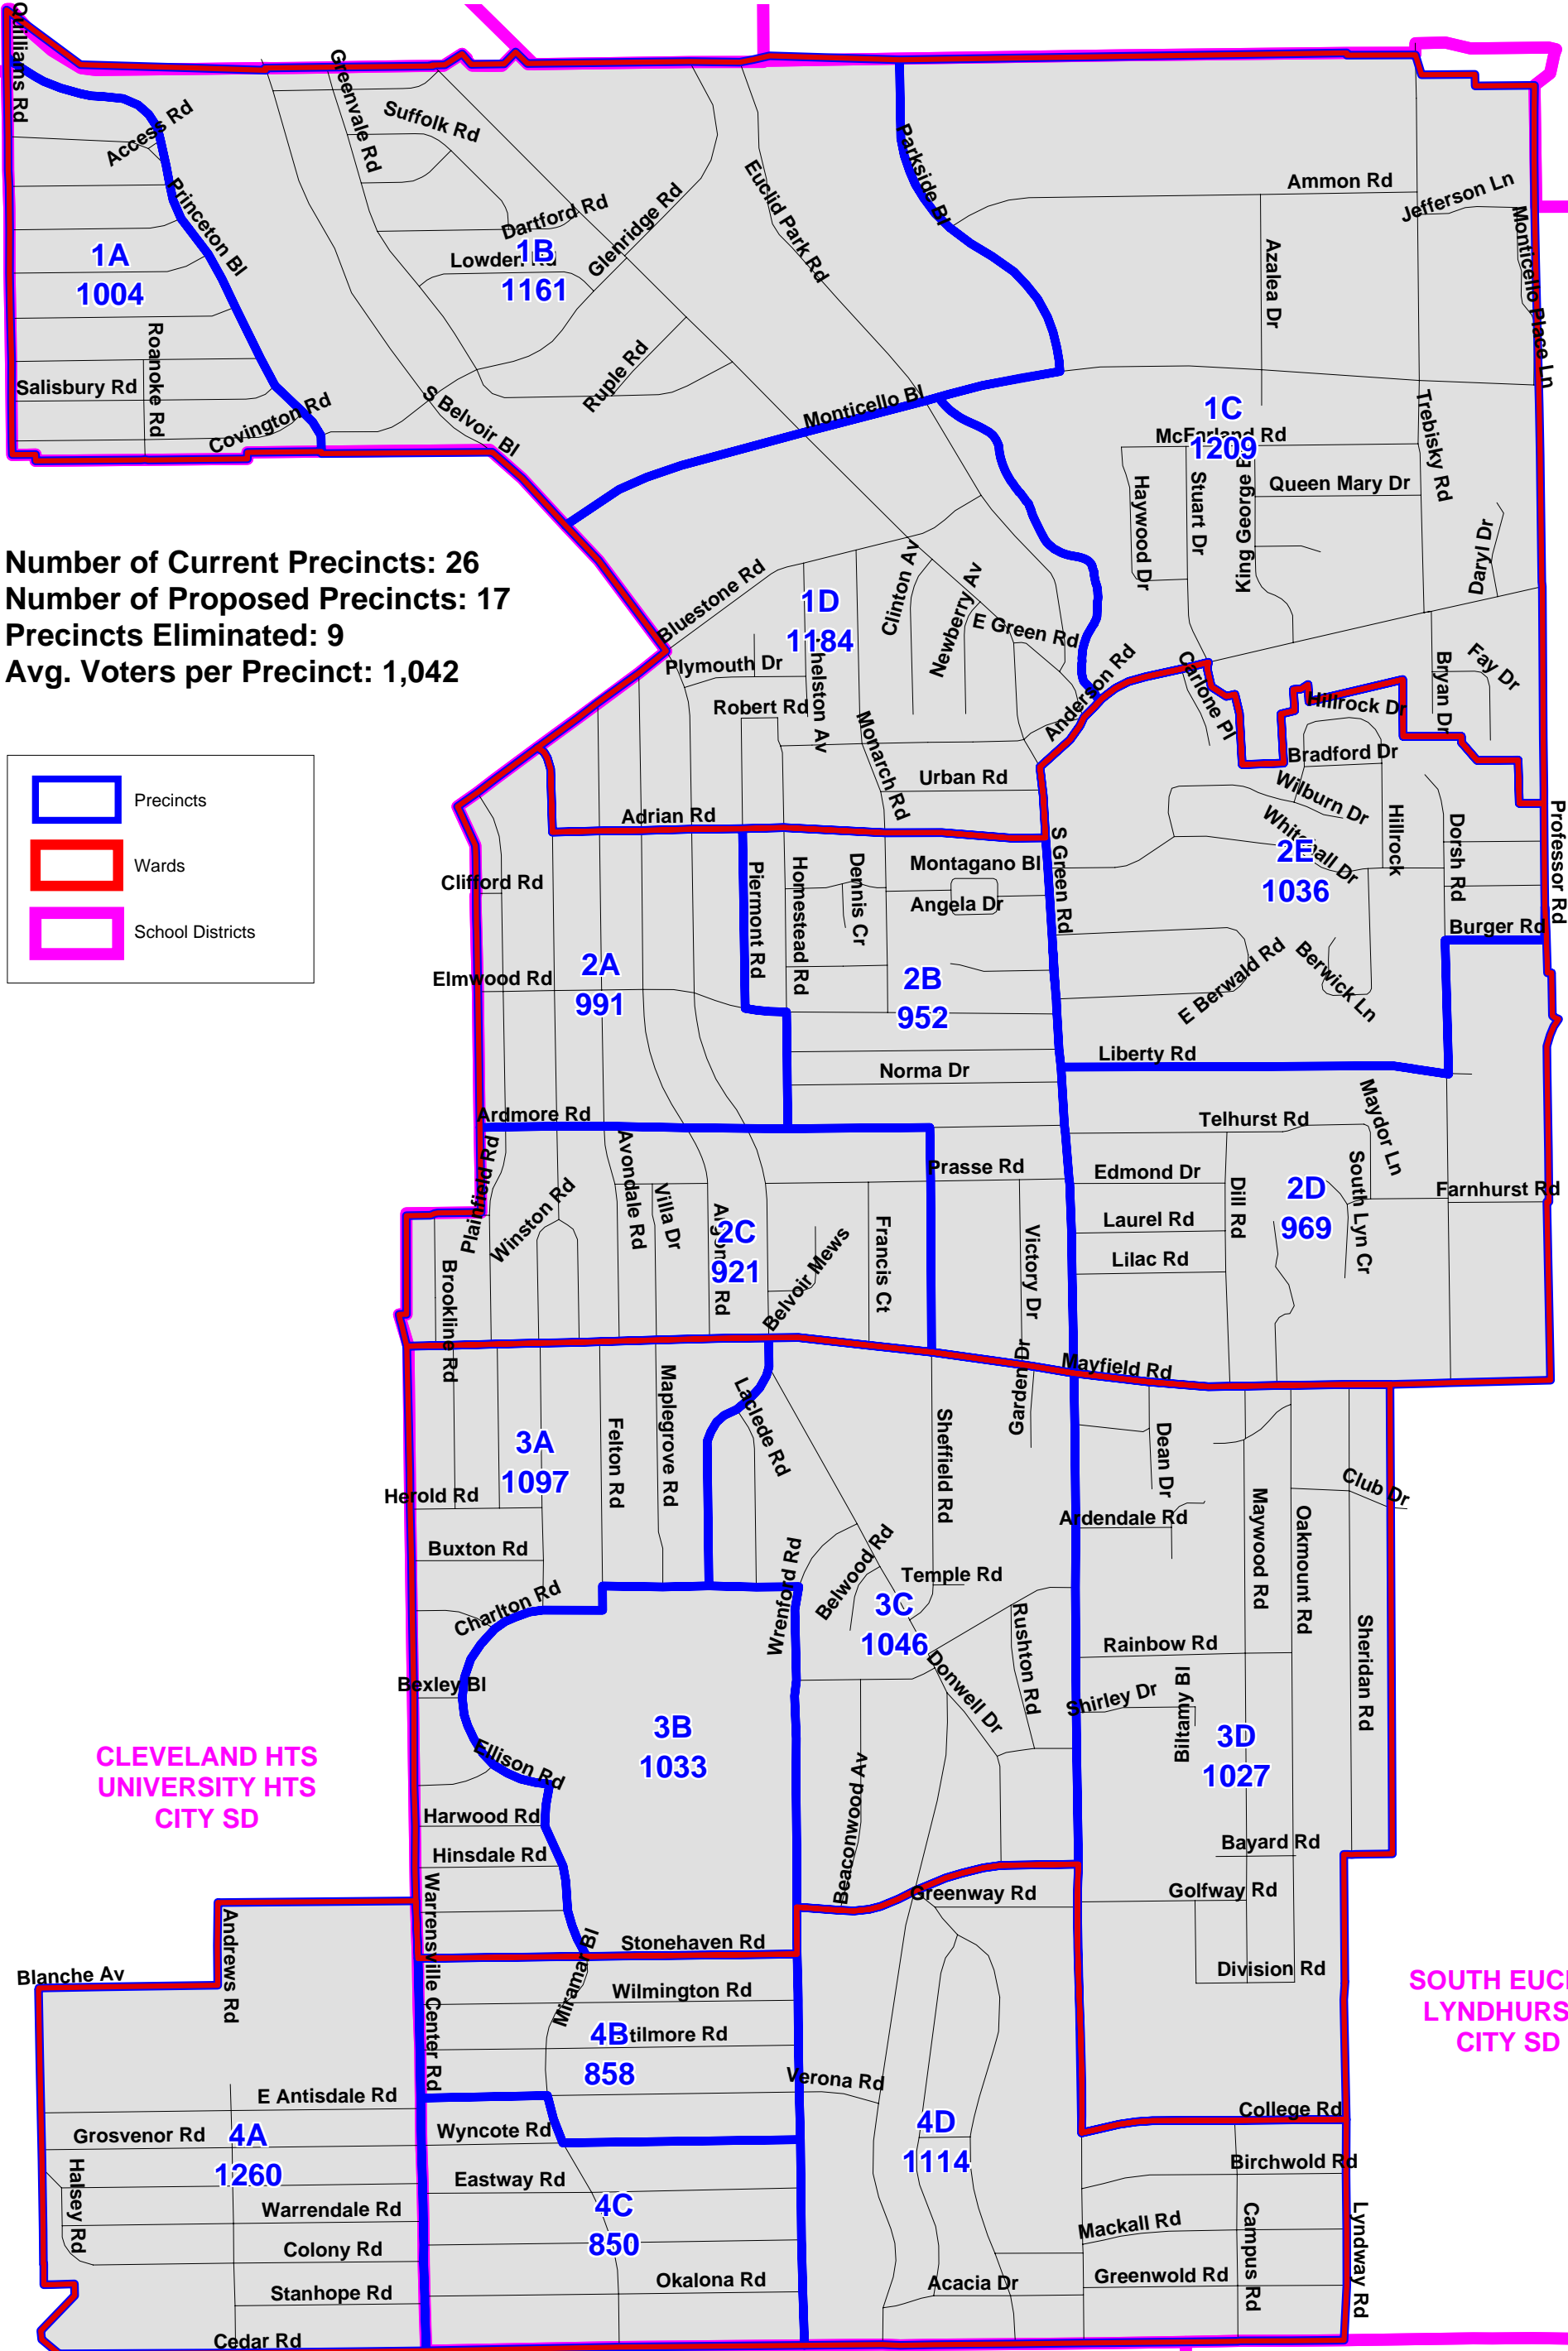

South Euclid

DRAFT

Number of Current Precincts: 26
 Number of Proposed Precincts: 17
 Precincts Eliminated: 9
 Avg. Voters per Precinct: 1,042

- Precincts
- Wards
- School Districts

CLEVELAND HTS
 UNIVERSITY HTS
 CITY SD

SOUTH EUCLID
 LYNDHURST
 CITY SD